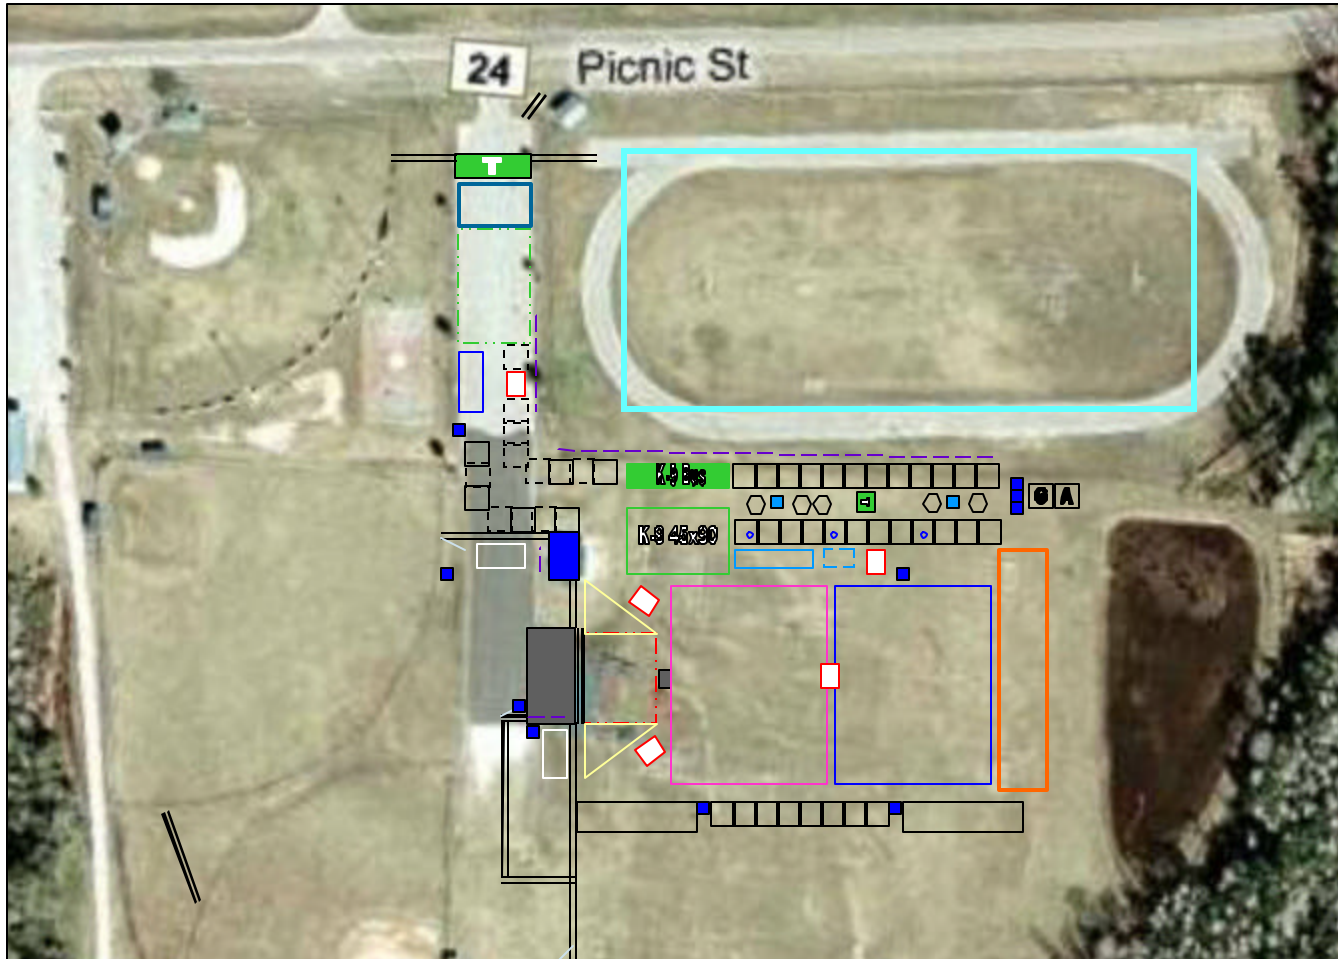

3rd Annual "BARK-N-PURR" Charity Concert - BBQ Cook-Off

Official "Bark-N-Purr" Backstage BBQ Site Layout

PLAN - A

LEGEND			
■ Port-A-Potty	■ K-9 Demo	● Water	□ \$15.00 Seating
■ Tickets	□ Profit 20x20	■ Grease / Ash	□ VIP Seating
□ Entrance	□ NP 20x20	□ FREE BBQ	□ K-Country Seating
□ Greensouth	□ Snow Slope	□ BBQ Judges	■ Stage, Etc
--- Electrical	□ Drinks	○ Tables	□ HSUS
		■ Tables	□ \$5.00 Seating
			— Fence
			■ Community Services

3rd Annual "BARK-N-PURR" Charity Concert - BBQ Cook-Off

Official "Bark-N-Purr" Backstage BBQ Site Layout

PLAN - B

LEGEND				
Tickets	Port-A-Potty	K-9 Demo	Water	\$15.00 Seating
Entrance	Profit 20x20	FREE BBQ	Grease / Ash	VIP Seating
Greensouth	NP 20x20	BBQ Judges	Family Fun	K-Country Seating
Electrical	Snow Slope	Tables	HSUS	Stage, Etc
Drinks	Tables	\$5.00 Seating	Fence	Community Services